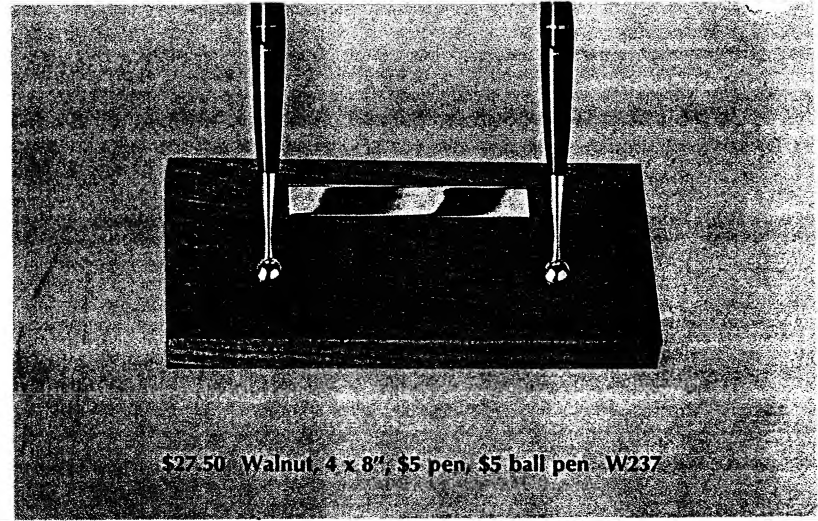

$27.50 Walnut, 4 x 8", $5 pen, $5 ball pen W237